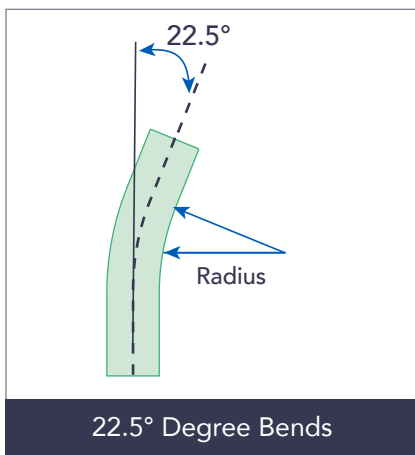

SWEEPS

- ▶ Manufactured from flexible HDPE
- ▶ Available in sizes 2" - 8"
- ▶ Excellent low-temperature properties allows for installation in cold climates
- ▶ Standard bend angles of 45° and 90° with 36" Radius
- ▶ Co-extruded with SILICORE® ULF permanent lining on 2" - 6" sizes to reduce friction on cable installs
- ▶ Custom options available upon request
- ▶ Certain sizes are ETL Listed / Conform to UL Standard 651A

ORDER REFERENCE

SIZE/WALL TYPE		ANGLE (DEGREES)	RADIUS (IN)	PALLET QTY (EA)	MOQ (EA)	COLOR	PART #
2" SDR 9		45	36	150	25	■	20095835
2" SDR 9		90	36	150	25	■	20095834
2" SDR 11		45	36	150	25	■	20005879
2" SDR 11		90	36	150	25	■	20005880
2" SDR 13.5		45	36	150	25	■	20005881
2" SDR 13.5		90	24	150	25	■	20096229
2" SDR 13.5		90	36	150	25	■	20005882
2" SDR 13.5		90	36	150	25	■	20094814
2" SCH 40		22.5	36	150	25	■	20096032
2" SCH 40		45	36	150	25	■	20094686
2" SCH 40		90	36	150	25	■	20094685
2" SCH 40		90	36	150	25	■	20094904
2 1/2" SDR 13.5		45	36	150	25	■	20094431
2 1/2" SDR 13.5		90	36	150	25	■	20094432
2 1/2" SDR 13.5		90	36	150	25	■	20094905
2 1/2" SCH 40		90	36	150	25	■	20094906
3" SDR 11		45	24	80	40	■	20097494
3" SDR 11		45	36	75	25	■	20005883
3" SDR 11		90	24	60	30	■	20097495
3" SDR 11		90	36	70	35	■	20005884
3" SDR 13.5		45	36	75	25	■	20094433
3" SDR 13.5		90	36	75	25	■	20094434
3" SDR 13.5		90	36	75	25	■	20094815
3" SCH 40		22.5	36	150	25	■	20096033
3" SCH 40		45	36	75	25	■	20094688
3" SCH 40		90	36	75	25	■	20094687