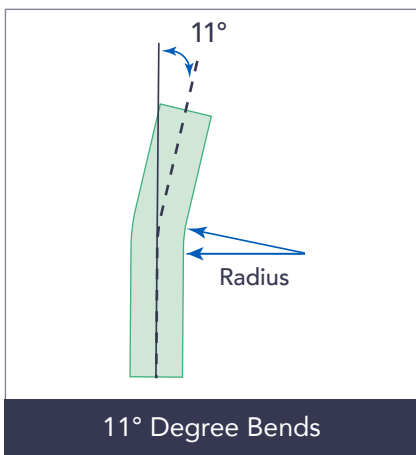

SWEEPS

- ▶ Manufactured from flexible HDPE
- ▶ Available in sizes 2" - 8"
- ▶ Excellent low-temperature properties allows for installation in cold climates
- ▶ Standard bend angles of 45° and 90° with 36" Radius
- ▶ Co-extruded with SILICORE® ULF permanent lining on 2" - 6" sizes to reduce friction on cable installs
- ▶ Custom options available upon request
- ▶ Certain sizes are ETL Listed / Conform to UL Standard 651A

ORDER REFERENCE

SIZE/WALL TYPE		ANGLE (DEGREES)	RADIUS (IN)	PALLET QTY (EA)	MOQ (EA)	COLOR	PART #
2" SDR 9		45	36	150	25	■	20095835
2" SDR 9		90	36	150	25	■	20095834
2" SDR 11		45	36	150	25	■	20005879
2" SDR 11		90	36	150	25	■	20005880
2" SDR 13.5		45	36	150	25	■	20005881
2" SDR 13.5		90	24	150	25	■	20096229
2" SDR 13.5		90	36	150	25	■	20005882
2" SDR 13.5		90	36	150	25	■	20094814
2" SCH 40		22.5	36	150	25	■	20096032
2" SCH 40		45	36	150	25	■	20094686
2" SCH 40		90	36	150	25	■	20094685
2" SCH 40		90	36	150	25	■	20094904
2 1/2" SDR 13.5		45	36	150	25	■	20094431
2 1/2" SDR 13.5		90	36	150	25	■	20094432
2 1/2" SDR 13.5		90	36	150	25	■	20094905
2 1/2" SCH 40		90	36	150	25	■	20094906
3" SDR 11		45	24	80	40	■	20097494
3" SDR 11		45	36	75	25	■	20005883
3" SDR 11		90	24	60	30	■	20097495
3" SDR 11		90	36	70	35	■	20005884
3" SDR 13.5		45	36	75	25	■	20094433
3" SDR 13.5		90	36	75	25	■	20094434
3" SDR 13.5		90	36	75	25	■	20094815
3" SCH 40		22.5	36	150	25	■	20096033
3" SCH 40		45	36	75	25	■	20094688
3" SCH 40		90	36	75	25	■	20094687