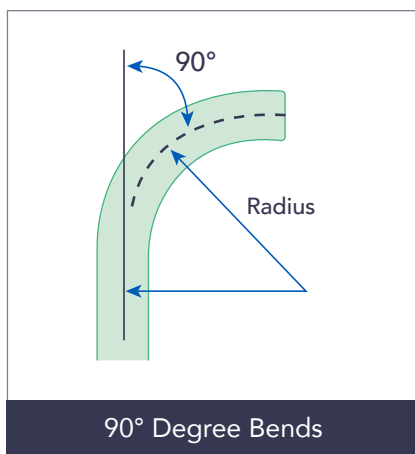

SWEEPS

- ▶ Manufactured from flexible HDPE
- ▶ Available in sizes 2" - 8"
- ▶ Excellent low-temperature properties allows for installation in cold climates
- ▶ Standard bend angles of 45° and 90° with 36" Radius
- ▶ Co-extruded with SILICORE® ULF permanent lining on 2" - 6" sizes to reduce friction on cable installs
- ▶ Custom options available upon request
- ▶ Certain sizes are ETL Listed / Conform to UL Standard 651A

ORDER REFERENCE

SIZE/WALL TYPE		ANGLE (DEGREES)	RADIUS (IN)	PALLET QTY (EA)	MOQ (EA)	COLOR	PART #
2" SDR 9		45	36	150	25	■	20095835
2" SDR 9		90	36	150	25	■	20095834
2" SDR 11		45	36	150	25	■	20005879
2" SDR 11		90	36	150	25	■	20005880
2" SDR 13.5		45	36	150	25	■	20005881
2" SDR 13.5		90	24	150	25	■	20096229
2" SDR 13.5		90	36	150	25	■	20005882
2" SDR 13.5		90	36	150	25	■	20094814
2" SCH 40		22.5	36	150	25	■	20096032
2" SCH 40		45	36	150	25	■	20094686
2" SCH 40		90	36	150	25	■	20094685
2" SCH 40		90	36	150	25	■	20094904
2 1/2" SDR 13.5		45	36	150	25	■	20094431
2 1/2" SDR 13.5		90	36	150	25	■	20094432
2 1/2" SDR 13.5		90	36	150	25	■	20094905
2 1/2" SCH 40		90	36	150	25	■	20094906
3" SDR 11		45	24	80	40	■	20097494
3" SDR 11		45	36	75	25	■	20005883
3" SDR 11		90	24	60	30	■	20097495
3" SDR 11		90	36	70	35	■	20005884
3" SDR 13.5		45	36	75	25	■	20094433
3" SDR 13.5		90	36	75	25	■	20094434
3" SDR 13.5		90	36	75	25	■	20094815
3" SCH 40		22.5	36	150	25	■	20096033
3" SCH 40		45	36	75	25	■	20094688
3" SCH 40		90	36	75	25	■	20094687