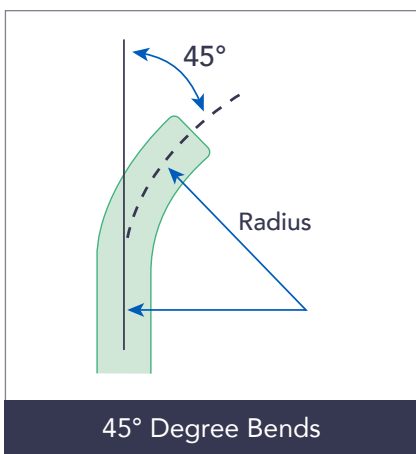

SWEEPS

- ▶ Manufactured from flexible HDPE
- ▶ Available in sizes 2" - 8"
- ▶ Excellent low-temperature properties allows for installation in cold climates
- ▶ Standard bend angles of 45° and 90° with 36" Radius
- ▶ Co-extruded with SILICORE® ULF permanent lining on 2" - 6" sizes to reduce friction on cable installs
- ▶ Custom options available upon request
- ▶ Certain sizes are ETL Listed / Conform to UL Standard 651A

ORDER REFERENCE

SIZE/WALL TYPE		ANGLE (DEGREES)	RADIUS (IN)	PALLET QTY (EA)	MOQ (EA)	COLOR	PART #
2" SDR 9		45	36	150	25	■	20095835
2" SDR 9		90	36	150	25	■	20095834
2" SDR 11		45	36	150	25	■	20005879
2" SDR 11		90	36	150	25	■	20005880
2" SDR 13.5		45	36	150	25	■	20005881
2" SDR 13.5		90	24	150	25	■	20096229
2" SDR 13.5		90	36	150	25	■	20005882
2" SDR 13.5		90	36	150	25	■	20094814
2" SCH 40		22.5	36	150	25	■	20096032
2" SCH 40		45	36	150	25	■	20094686
2" SCH 40		90	36	150	25	■	20094685
2" SCH 40		90	36	150	25	■	20094904
2 1/2" SDR 13.5		45	36	150	25	■	20094431
2 1/2" SDR 13.5		90	36	150	25	■	20094432
2 1/2" SDR 13.5		90	36	150	25	■	20094905
2 1/2" SCH 40		90	36	150	25	■	20094906
3" SDR 11		45	24	80	40	■	20097494
3" SDR 11		45	36	75	25	■	20005883
3" SDR 11		90	24	60	30	■	20097495
3" SDR 11		90	36	70	35	■	20005884
3" SDR 13.5		45	36	75	25	■	20094433
3" SDR 13.5		90	36	75	25	■	20094434
3" SDR 13.5		90	36	75	25	■	20094815
3" SCH 40		22.5	36	150	25	■	20096033
3" SCH 40		45	36	75	25	■	20094688
3" SCH 40		90	36	75	25	■	20094687