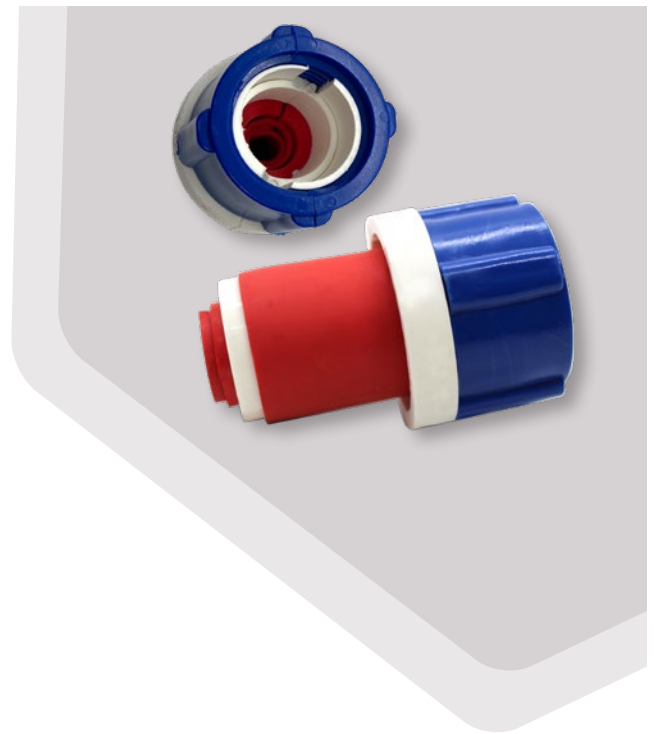

STANDARD ACCESSORIES

SIMPLEX PLUGS

Simplex Plugs effectively seal conduits containing one cable by sealing the space between the duct and cable.

- Re-usable and removable
- Able to install around existing cables with no special tools needed
- Air and water resistant
- Corrosion proof
- Prevents dirt and dust from entering conduit
- Available in a variety of cable OD ranges

ORDER REFERENCE

DESCRIPTION	PACKAGING	PART #
1.00" Simplex Plug cable OD 0.27" - 0.35"	each	20005356
1.00" Simplex Plug cable OD 0.35" - 0.57"	each	20005357
1.00" Simplex Plug cable OD 0.51" - 0.71"	each	20005358
1.25" Simplex Plug cable OD 0.35" - 0.57"	each	20005297
1.25" Simplex Plug cable OD 0.51" - 0.71"	each	20005298
1.25" Simplex Plug cable OD 0.71" - 0.84"	each	20005299
1.50" Simplex Plug cable OD 0.08" - 0.35"	each	20005359
1.50" Simplex Plug cable OD 0.35" - 0.57"	each	20005360
1.50" Simplex Plug cable OD 0.51" - 0.71"	each	20005361
2.00" Simplex Plug cable OD 0.15" - 0.24"	each	20004994
2.00" Simplex Plug cable OD 0.25" - 0.51"	each	20004996
2.00" Simplex Plug cable OD 0.52" - 0.75"	each	20004995
2.00" Simplex Plug cable OD 0.76" - 1.00"	each	20005084