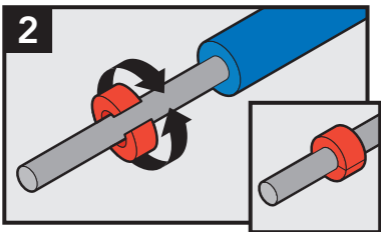

6.5mm-8.0mm*

8.0mm-10.0mm*

*Cable Outer Dimensions

dura·line

www.duraline.com

Installation Instructions

Cut duct straight.

Select required seal and install on cable.

Install cover until it clicks.

Turn connector while pushing towards the duct.