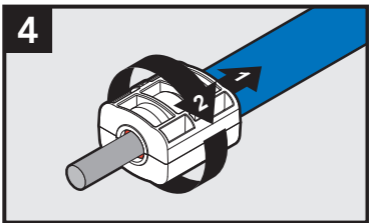

6.5mm-8.0mm*

8.0mm-10.0mm*

*Cable Outer Dimensions

dura·line

www.duraline.com

Installation Instructions

Cut duct straight.

Select required seal and install on cable.

Install cover until it clicks.

Turn connector while pushing towards the duct.