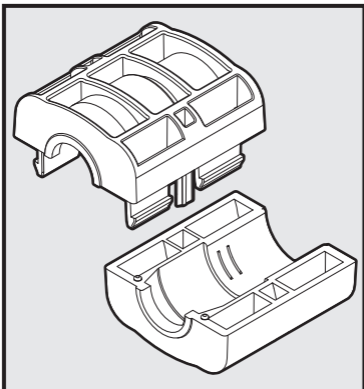

12.7mm, 14mm, 16mm

Divisible Duct Seal

Installation Instructions

Package Contents

1.5mm-2.5mm*

2.5mm-3.5mm*

3.5mm-5.0mm*

5.0mm-6.5mm*

6.5mm-8.0mm*

8.0mm-10.0mm*

*Cable Outer Dimensions

dura·line

www.duraline.com

Installation Instructions

Cut duct straight.

Select required seal and install on cable.

Install cover until it clicks.

Turn connector while pushing towards the duct.