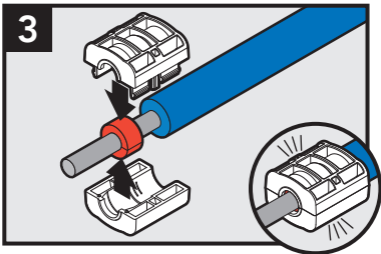

6.5mm-8.0mm*

8.0mm-10.0mm*

*Cable Outer Dimensions

dura·line

www.duraline.com

Installation Instructions

Cut duct straight.

Select required seal and install on cable.

Install cover until it clicks.

Turn connector while pushing towards the duct.