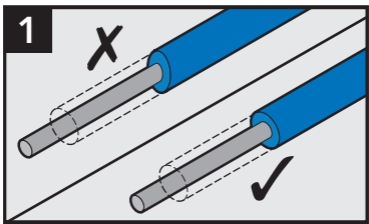

6.5mm-8.0mm*

8.0mm-10.0mm*

*Cable Outer Dimensions

dura·line

www.duraline.com

Installation Instructions

Cut duct straight.

Select required seal and install on cable.

Install cover until it clicks.

Turn connector while pushing towards the duct.