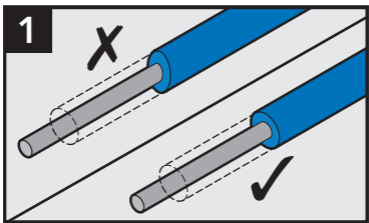

10.0mm-12.0mm*

*Cable Outer Dimensions

dura·line

www.duraline.com

Installation Instructions

Cut duct straight.

Select required seal and install on cable.

Install cover until it clicks.

Turn connector while pushing towards the duct.