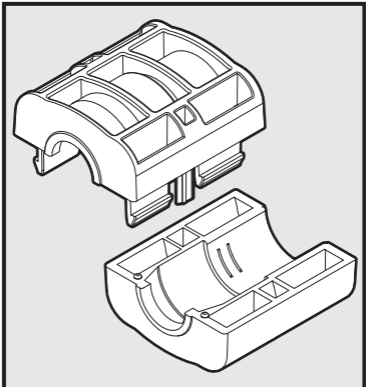

18mm

Divisible Duct Seal

Installation Instructions

Package Contents

3.5mm-5.0mm*

5.0mm-6.5mm*

6.5mm-8.0mm*

8.0mm-10.0mm*

10.0mm-12.0mm*

*Cable Outer Dimensions

dura·line

www.duraline.com

Installation Instructions

Cut duct straight.

Select required seal and install on cable.

Install cover until it clicks.

Turn connector while pushing towards the duct.