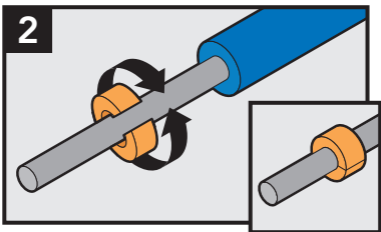

10.0mm-12.0mm*

*Cable Outer Dimensions

dura·line

www.duraline.com

Installation Instructions

Cut duct straight.

Select required seal and install on cable.

Install cover until it clicks.

Turn connector while pushing towards the duct.