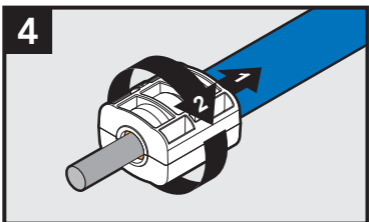

10.0mm-12.0mm*

*Cable Outer Dimensions

dura·line

www.duraline.com

Installation Instructions

Cut duct straight.

Select required seal and install on cable.

Install cover until it clicks.

Turn connector while pushing towards the duct.