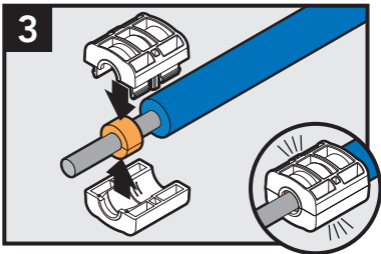

10.0mm-12.0mm*

*Cable Outer Dimensions

dura·line

www.duraline.com

Installation Instructions

Cut duct straight.

Select required seal and install on cable.

Install cover until it clicks.

Turn connector while pushing towards the duct.