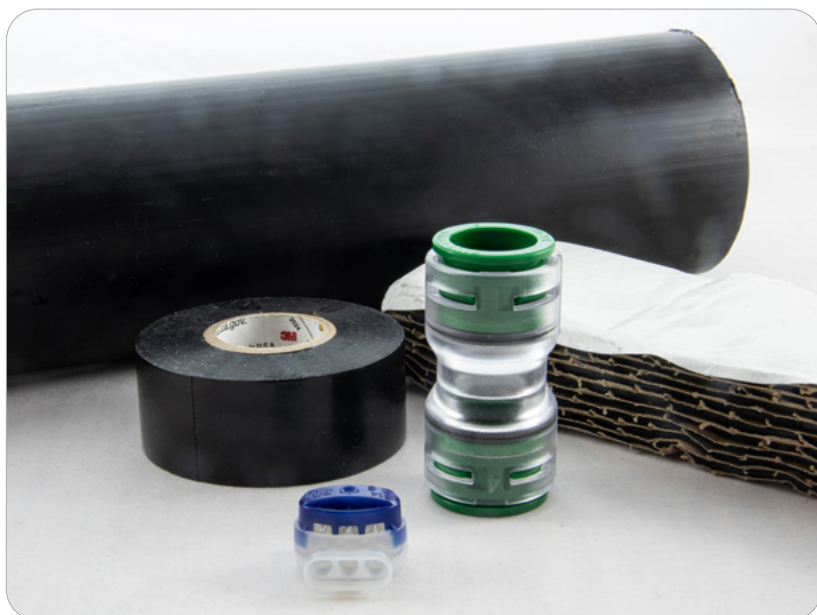

FUTUREPATH SPLICE KIT

- ▶ Provides superior splice point protection from impact and external conditions
- ▶ Contains all items necessary for splicing and connecting FuturePath
- ▶ Low profile
- ▶ Provides an air- and water-tight seal
- ▶ Custom designed for each FuturePath configuration
- ▶ Does not compromise jetting or cable installation performance
- ▶ Detailed instructions provided with each kit on proper splice procedures and usage
- ▶ All kits also come with (1) 36ft roll of vinyl electrical tape and (1) pinpoint connector
- ▶ All components are available for individual sale

KITS AVAILABLE FOR

- ▶ FuturePath HDPE
- ▶ FuturePath Jumbo
- ▶ FuturePath Hybrid
- ▶ FuturePath Armored

HDPE FUTUREPATH SPLICE KIT ORDER REFERENCE

	DESCRIPTION	COUPLERS	SEALANT STRIPS	SLEEVE SIZE	SLEEVE LENGTH	PART#
2-way	2-way 7/3.5mm Splice Kit	(2) 7mm	6 strips (2" x 12")	2 1/2" SCH 40	20"	20097667
	2-way 8.5mm Splice Kit	(2) 8.5mm	6 strips (2" x 12")	2 1/2" SCH 40	20"	20094925
	2-way 10mm Splice Kit	(2) 10mm	6 strips (2" x 12")	2 1/2" SCH 40	20"	20002486
	2-way 12.7mm Splice Kit	(2) 12.7mm	8 strips (2" x 12")	2 1/2" SCH 40	20"	20002427
	2-way 14mm Splice Kit	(2) 14mm	8 strips (2" x 12")	2 1/2" SCH 40	20"	20003738
	2-way 16/12mm Splice Kit	(2) 16mm	8 strips (2" x 12")	2 1/2" SCH 40	20"	20002429
	2-way 16/13mm Splice Kit	(2) 16mm	8 strips (2" x 12")	2 1/2" SCH 40	20"	20005873
	2-way 18mm Splice Kit	(2) 18mm	8 strips (2" x 12")	3" SCH 40	24"	20003892
	2-way 18mm HD Splice Kit	(2) 18mm	8 strips (2" x 12")	3" SCH 40	24"	20005341
	2-way 22/16mm Splice Kit	(2) 22mm	10 strips (2" x 12")	3" SCH 40	30"	20003762